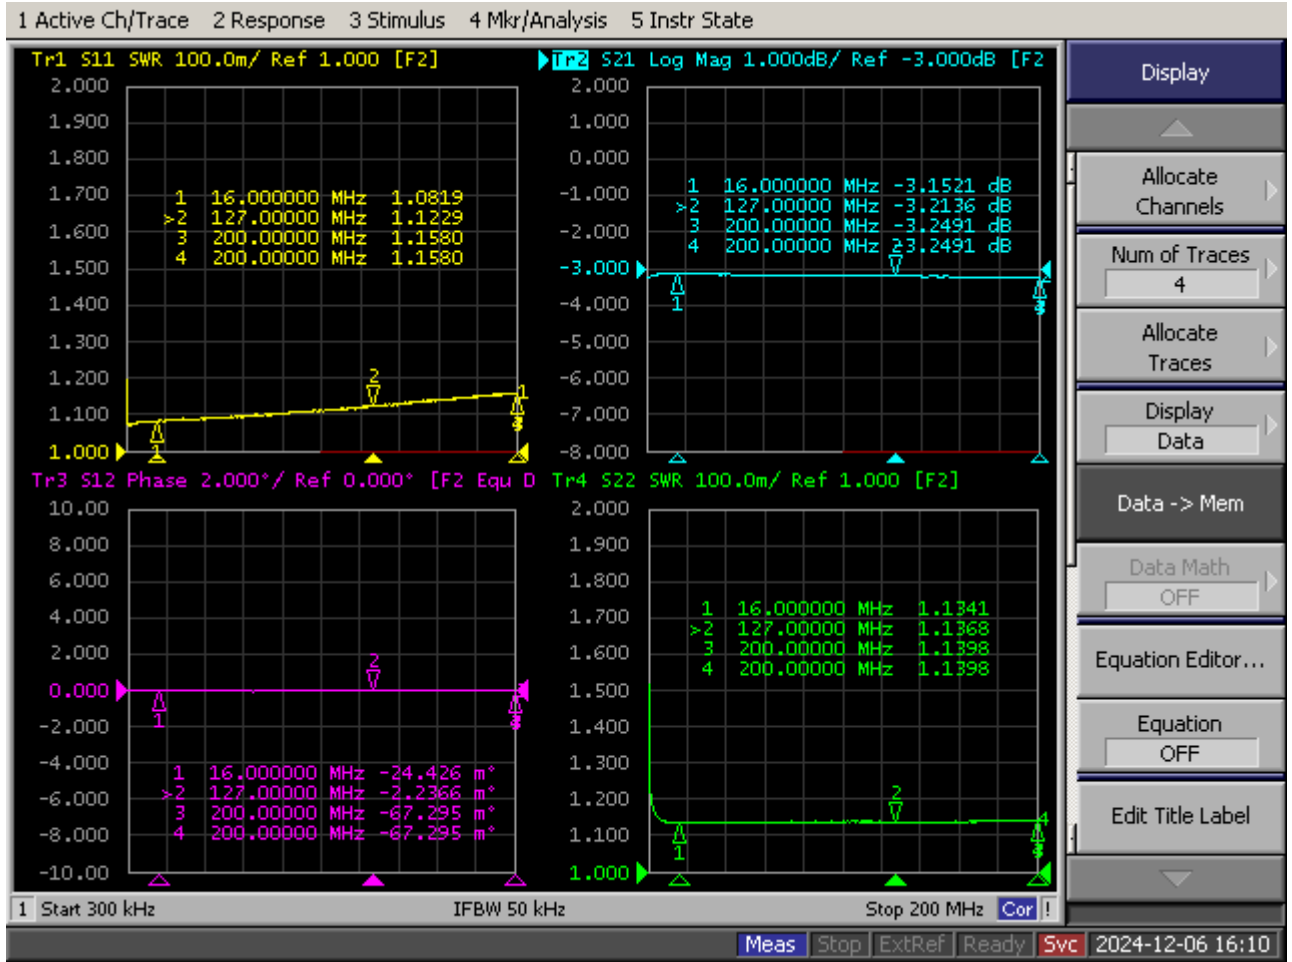

成都利德尔科技有限公司 ChengDu Leader Microwave Technology Co.,Ltd

电话: 028-65199117 传真: 028-65199116

<http://www.leadermicrowave.com> sales@leader-mw.com

TEL: +86-28-65199117 FAX: +86-28-65199116

Add: 中国 成都市成华区华翰路 89 号 610000

No.89,Huahan Road, chenghua Zone Chengdu, Sichuan China Zip Code:610000