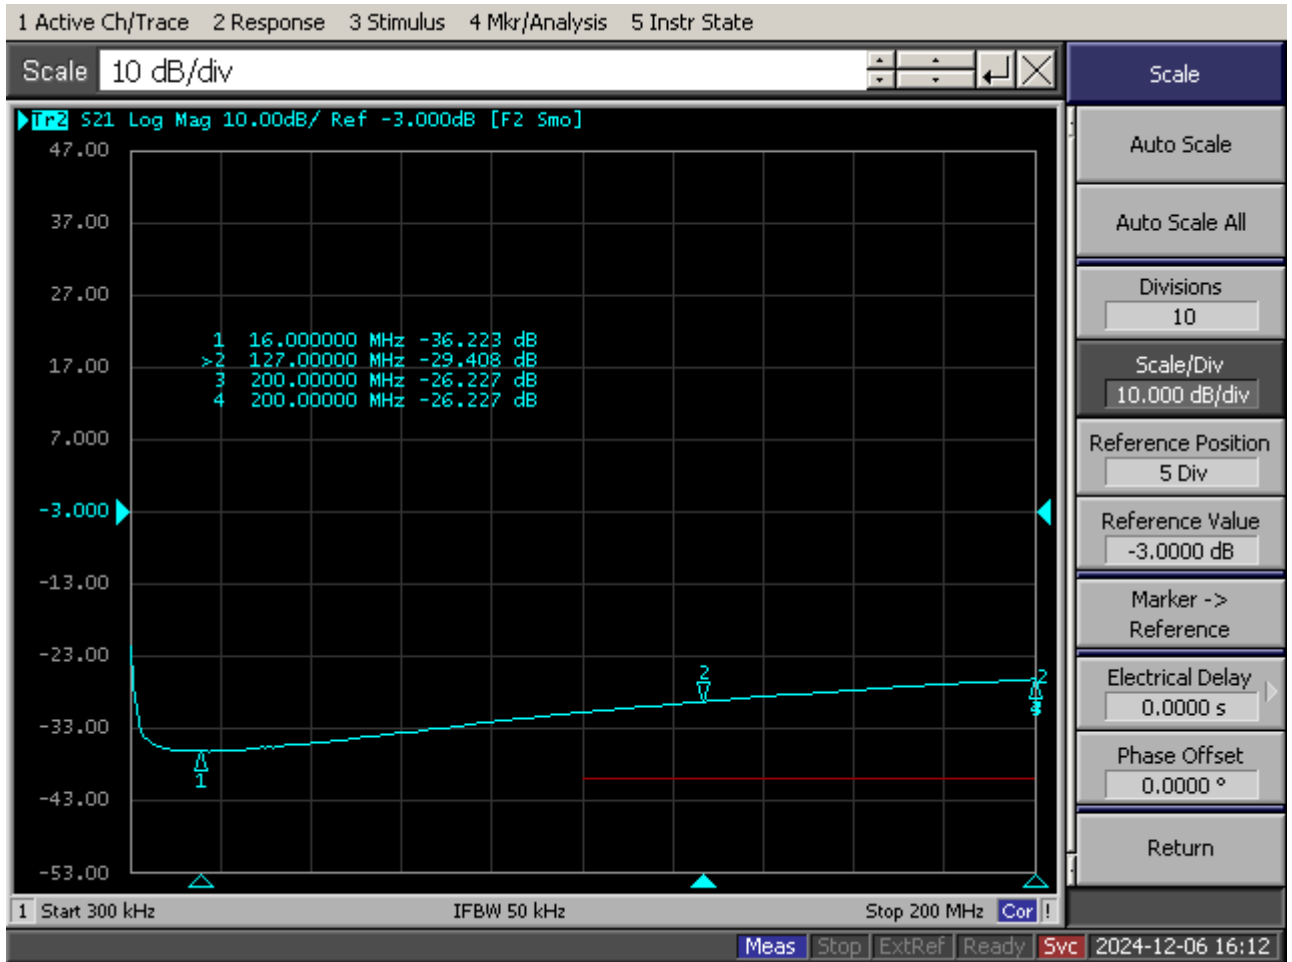

成都利德尔科技有限公司 ChengDu Leader Microwave Technology Co.,Ltd

电话: 028-65199117 传真: 028-65199116

<http://www.leadermicrowave.com> sales@leader-mw.com

TEL: +86-28-65199117 FAX: +86-28-65199116

Add: 中国 成都市成华区华翰路 89 号 610000

No.89,Huahan Road, chenghua Zone Chengdu, Sichuan China Zip Code:610000