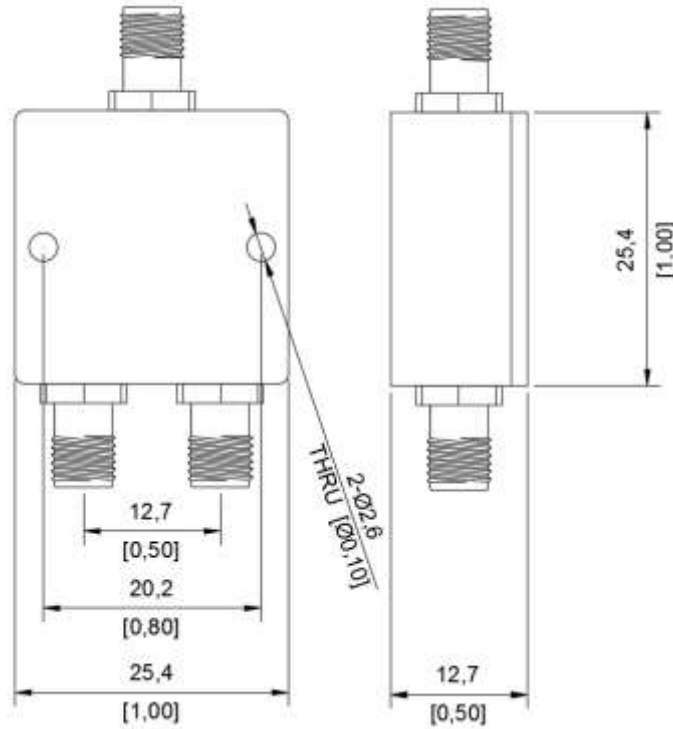

Product: 0.016-0.127Ghz 2 Way power divider

Part Number: LPD-0.016/0.127-2S

Specification					
No.	Parameter	Minimum	Typical	Maximum	Units
1	Frequency range	0.016	-	0.127	GHz
2	Insertion Loss	-	-	0.6	dB
3	Phase Balance:	-	-	±1.5	dB
4	Amplitude Balance	-	-	±0.2	dB
5	Isolation	20	-		dB
6	VSWR	-	-	1.25	-
7	Power			1	W cw
8	Operating Temperature Range	-30	-	+60	°C
9	Impedance	-	50	-	Ω
10	Connecter	SMA-F			
11	Preferred finish	Black/Sliver/yellow/blue			

Remarks:

1. Not include Theoretical loss 3db 2. Power rating is for load vswr better than 1.20:1

Environmental Specifications	
Operational Temperature	-40°C~+85°C
Storage Temperature	-50°C~+105°C
Vibration	25gRMS (15 degrees 2KHz) endurance, 1 hour per axis
Humidity	100% RH at 35°C, 95%RH at 40°C
Shock	20G for 11msec half sine wave, 3 axis both directions
Mechanical Specifications	
Housing	Aluminum
Connector	ternary alloy three-part alloy
Female Contact:	gold plated beryllium brass
Rohs	compliant
Weight	0.1kg

Outline Drawing:

All Dimensions in mm

Outline Tolerances ± 0.5(0.02)

成都利德尔科技有限公司 ChengDu Leader Microwave Technology Co.,Ltd

电话: 028-65199117 传真: 028-65199116

<http://www.leadermicrowave.com> sales@leader-mw.com

TEL: +86-28-65199117 FAX: +86-28-65199116

Add: 中国 成都市成华区华翰路 89 号 610000

No.89,Huahan Road, chenghua Zone Chengdu, Sichuan China Zip Code:610000

Mounting Holes Tolerances $\pm 0.2(0.008)$

All Connectors: SMA-Female