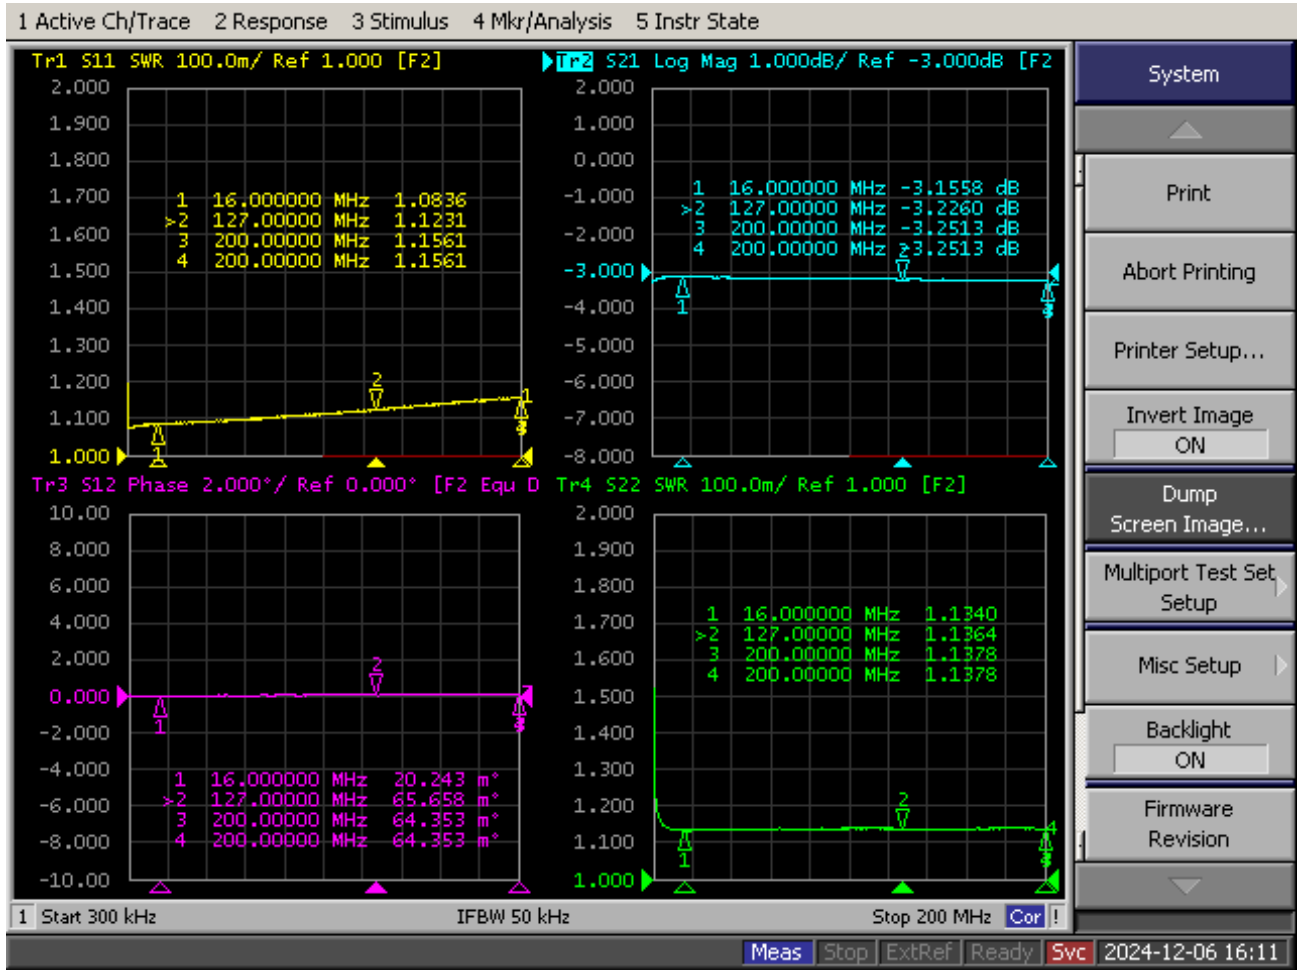

成都利德尔科技有限公司 ChengDu Leader Microwave Technology Co.,Ltd

电话: 028-65199117 传真: 028-65199116

<http://www.leadermicrowave.com> sales@leader-mw.com

TEL: +86-28-65199117 FAX: +86-28-65199116

Add: 中国 成都市成华区华翰路 89 号 610000

No.89,Huahan Road, chenghua Zone Chengdu, Sichuan China Zip Code:610000